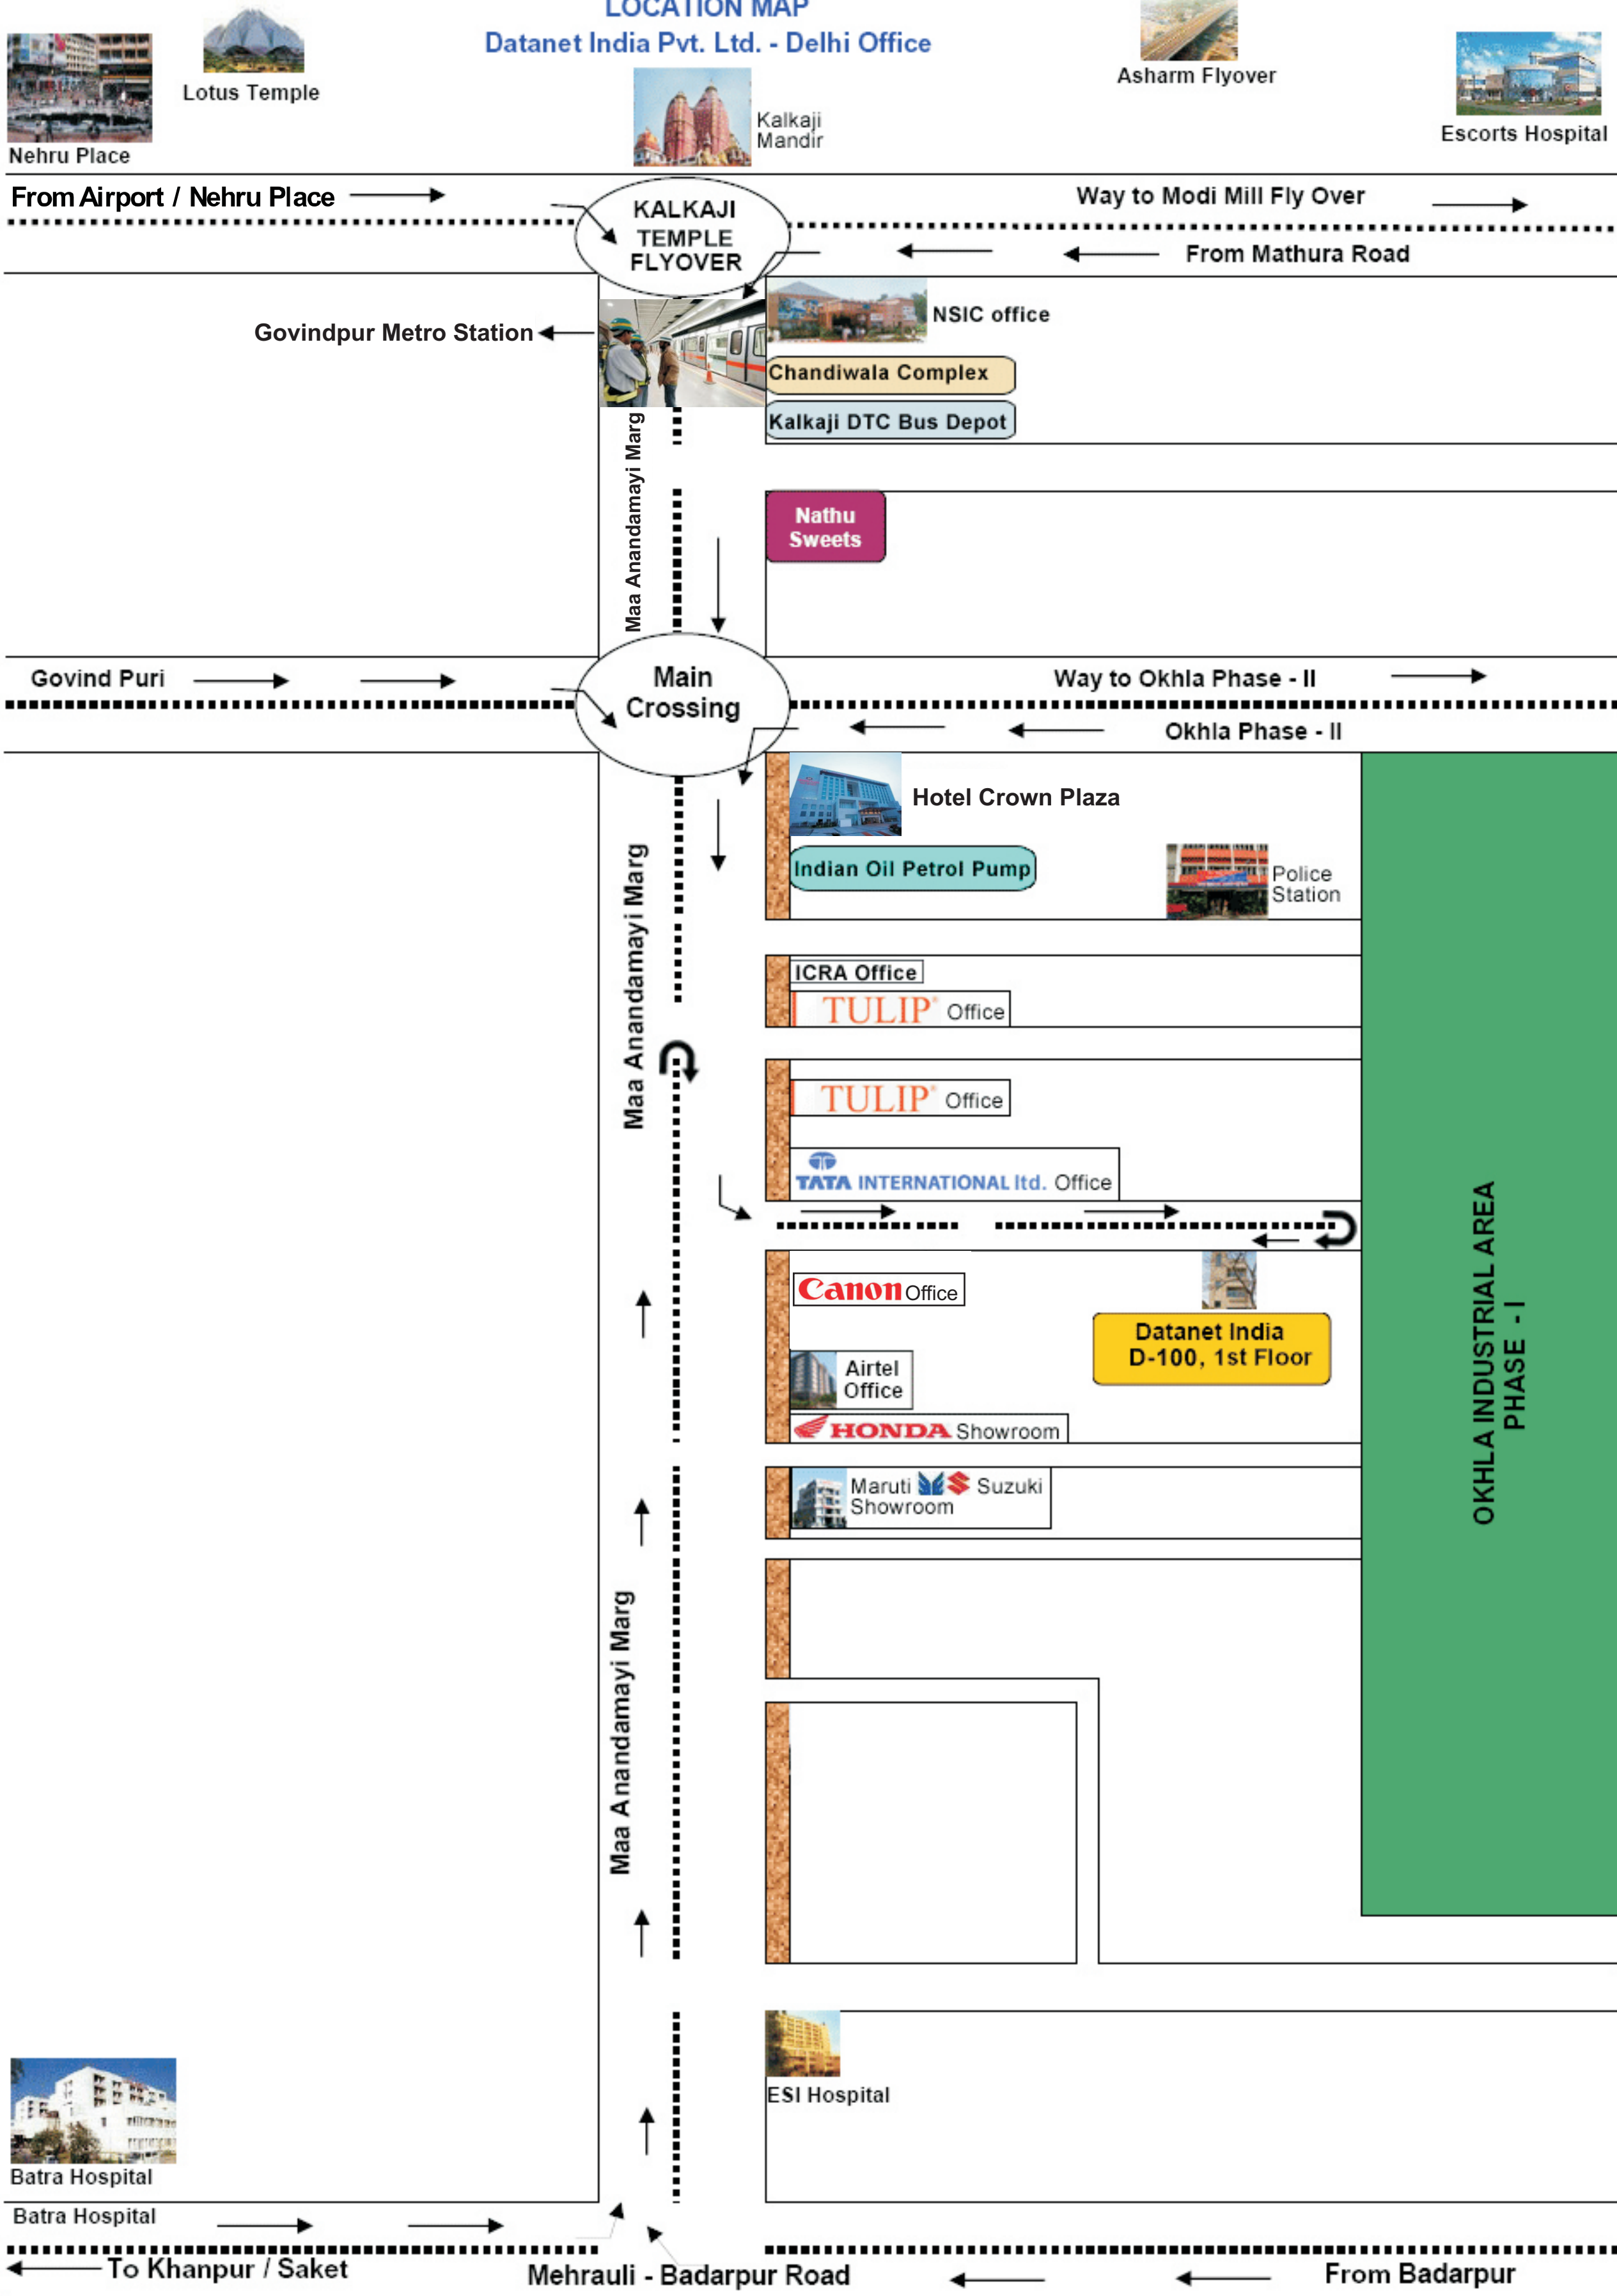

LOCATION MAP
Datanet India Pvt. Ltd. - Delhi Office

From Airport / Nehru Place →

Way to Modi Mill Fly Over →

← From Mathura Road

← Govindpur Metro Station

NSIC office

Chandiwala Complex

Kalkaji DTC Bus Depot

Nathu Sweets

→ Govind Puri

Main Crossing

Way to Okhla Phase - II →

← Okhla Phase - II

Hotel Crown Plaza

Indian Oil Petrol Pump

Police Station

ICRA Office

TULIP Office

TULIP Office

TATA INTERNATIONAL Ltd. Office

Canon Office

Datanet India D-100, 1st Floor

Airtel Office

HONDA Showroom

Maruti Suzuki Showroom

OKHLA INDUSTRIAL AREA PHASE - I

Batra Hospital

ESI Hospital

← To Khanpur / Saket

Mehrauli - Badarpur Road

← From Badarpur